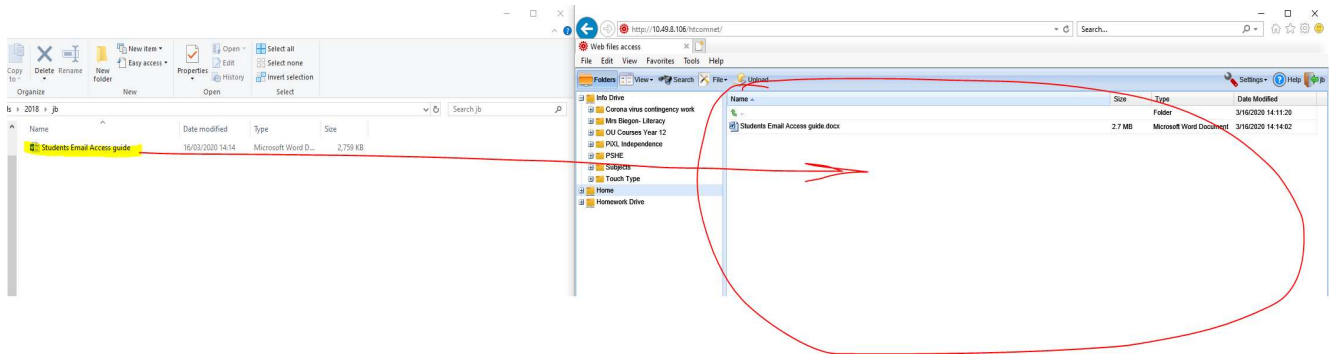

6. Once you have finished working on your document **UPLOAD** the document by dragging and dropping it into your user area

7. Once you have finished working click the **LOG OUT** button and close your Internet Browser