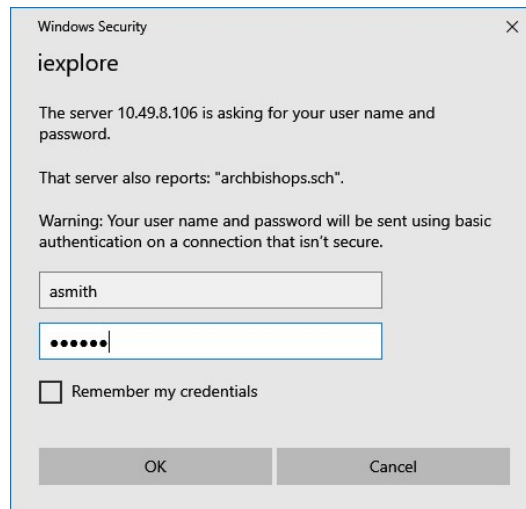

Remote Access Instructions

1. Please visit <http://remote.archbishops.kent.sch.uk/htcomnet>
2. Enter the username (e.g. asmith) and password that you use to login at school

3. Once logged in use the navigation bar on the left hand side to access the desired area