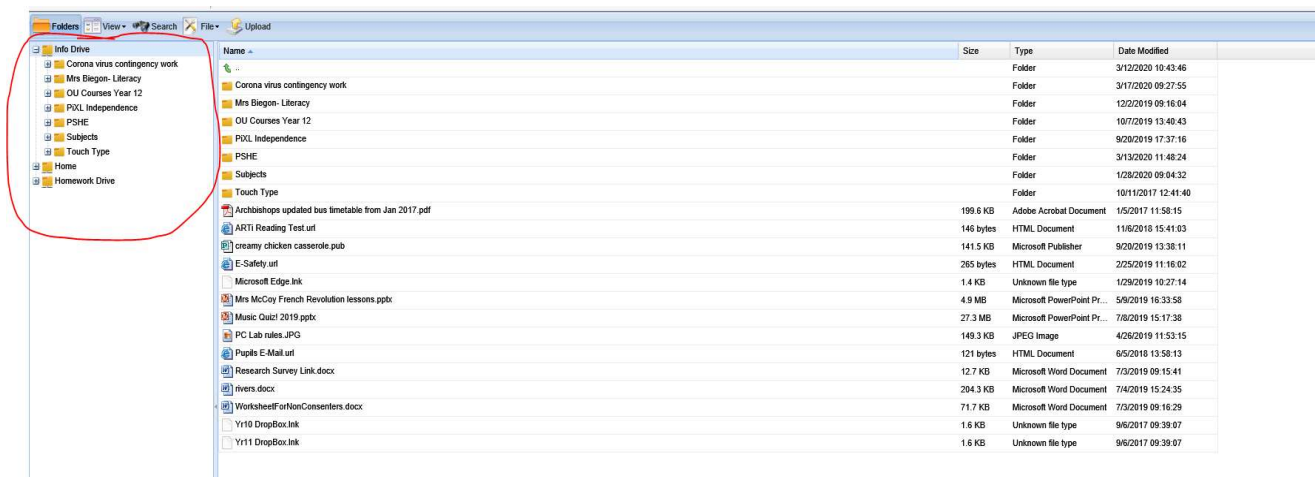

4. **RIGHT** click the document you wish to view and select **DOWNLOAD**

5. Once the document is downloaded, firstly select **OPEN** and then once the file is opened choose to **SAVE AS** the file onto the desktop of your computer