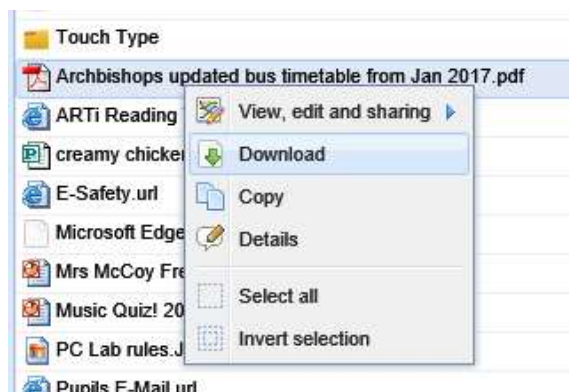

4. **RIGHT** click the document you wish to view and select **DOWNLOAD**

5. Once the document is downloaded, firstly select **OPEN** and then once the file is opened choose to **SAVE AS** the file onto the desktop of your computer